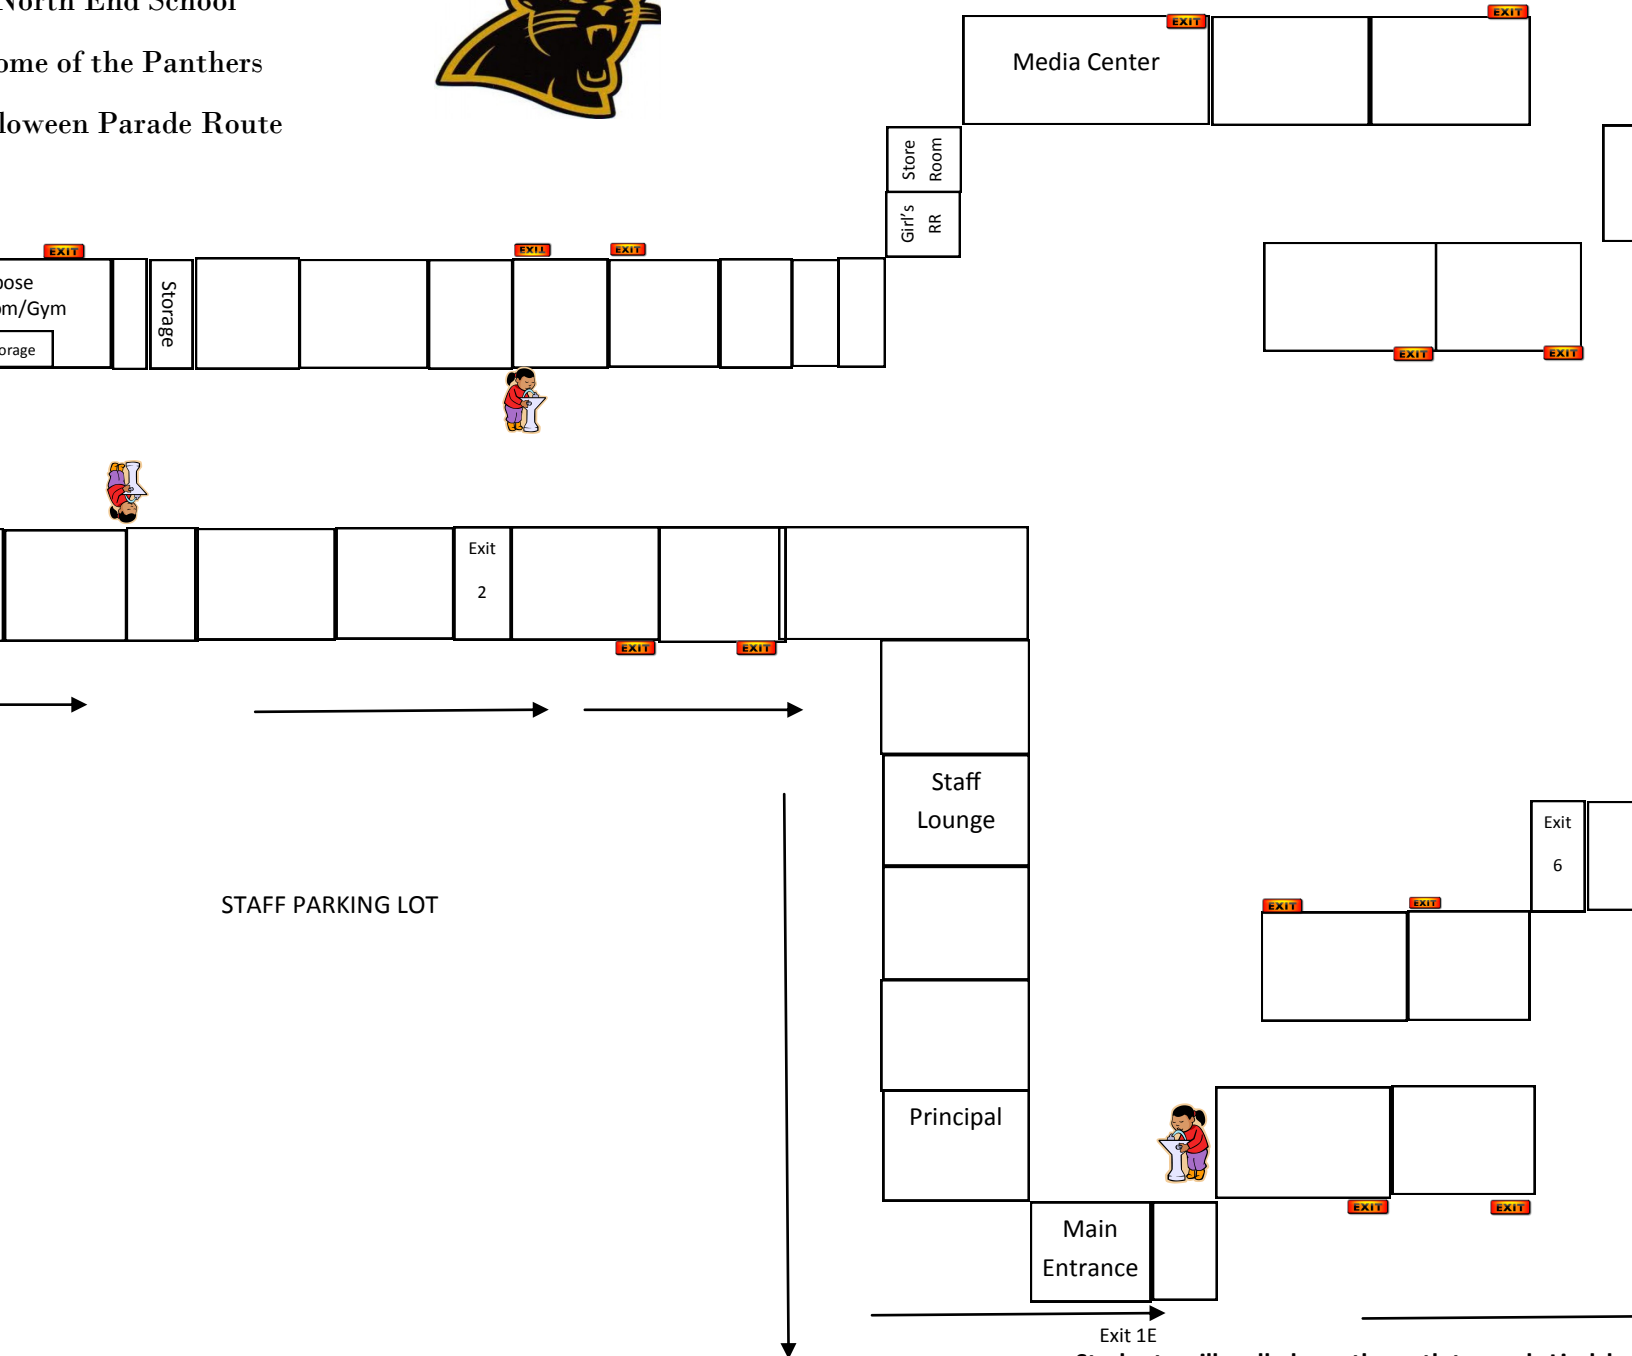

North End School
Home of the Panthers
Halloween Parade Route

Students will walk down the path towards Lindsay
once everyone has arrived at the bottom, all will
along the path and enter through the main entrance
classroom parties!